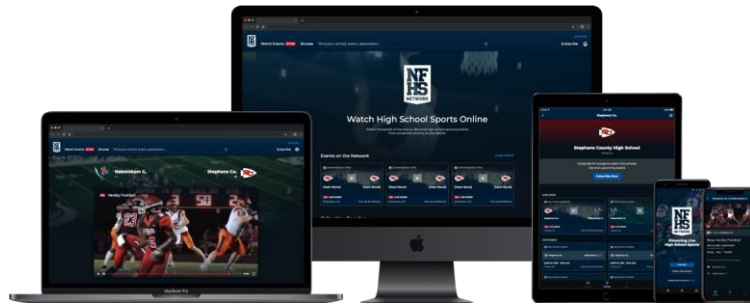

WATCH TIMBERWOLF ATHLETICS ALL YEAR LONG

**Watch the Living Word Lutheran Timberwolves on the NFHS Network!
The NFHS Network is your home for LIVE T-Wolf athletics.**

Get unlimited access to watch all Living Word Lutheran events this year on the NFHS Network. We've invested in new technology that will bring you every game from our field and gym LIVE. Livestream includes: football, volleyball, boys & girls basketball, and wrestling.

Full access to ALL content on the Network:

- All of your school's live and on-demand sports broadcasts
- All other sporting events from around the Nation

Friends and family members who can't make the game will never miss a play again!